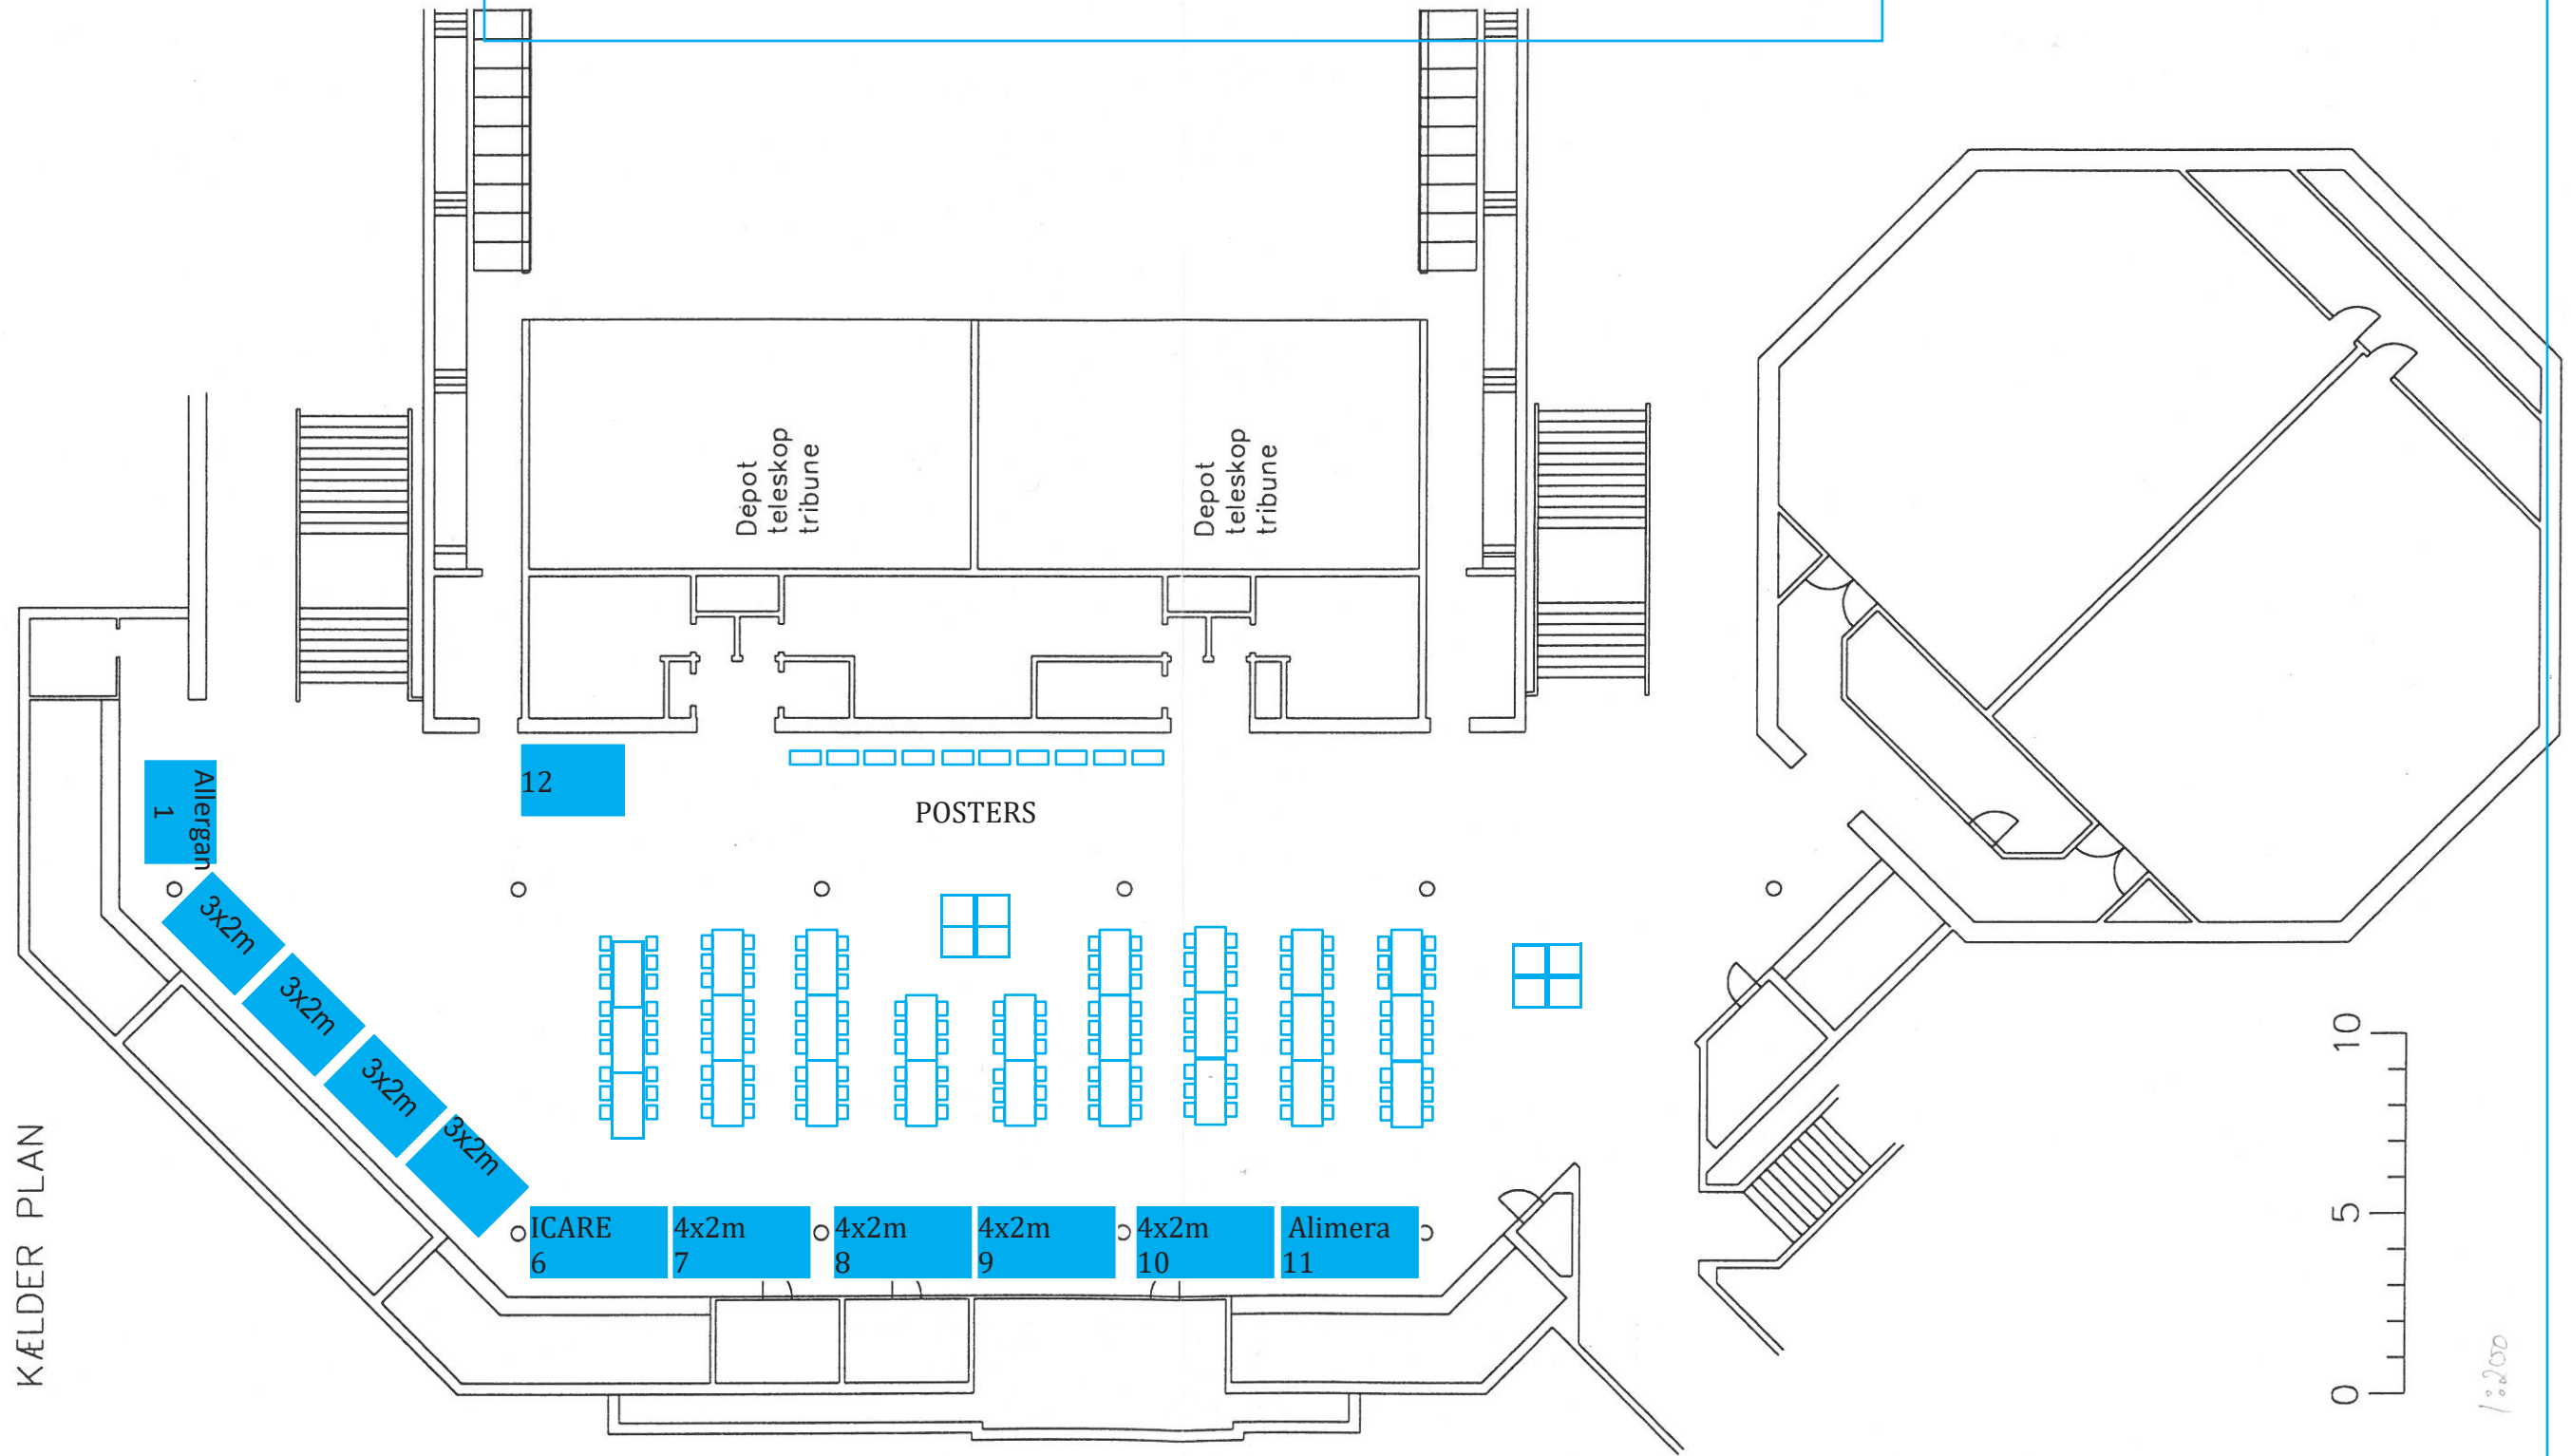

EASDec 2021
October 28th - 30th
2021 Exhibition floor
plan

KÆLDER PLAN

1:200