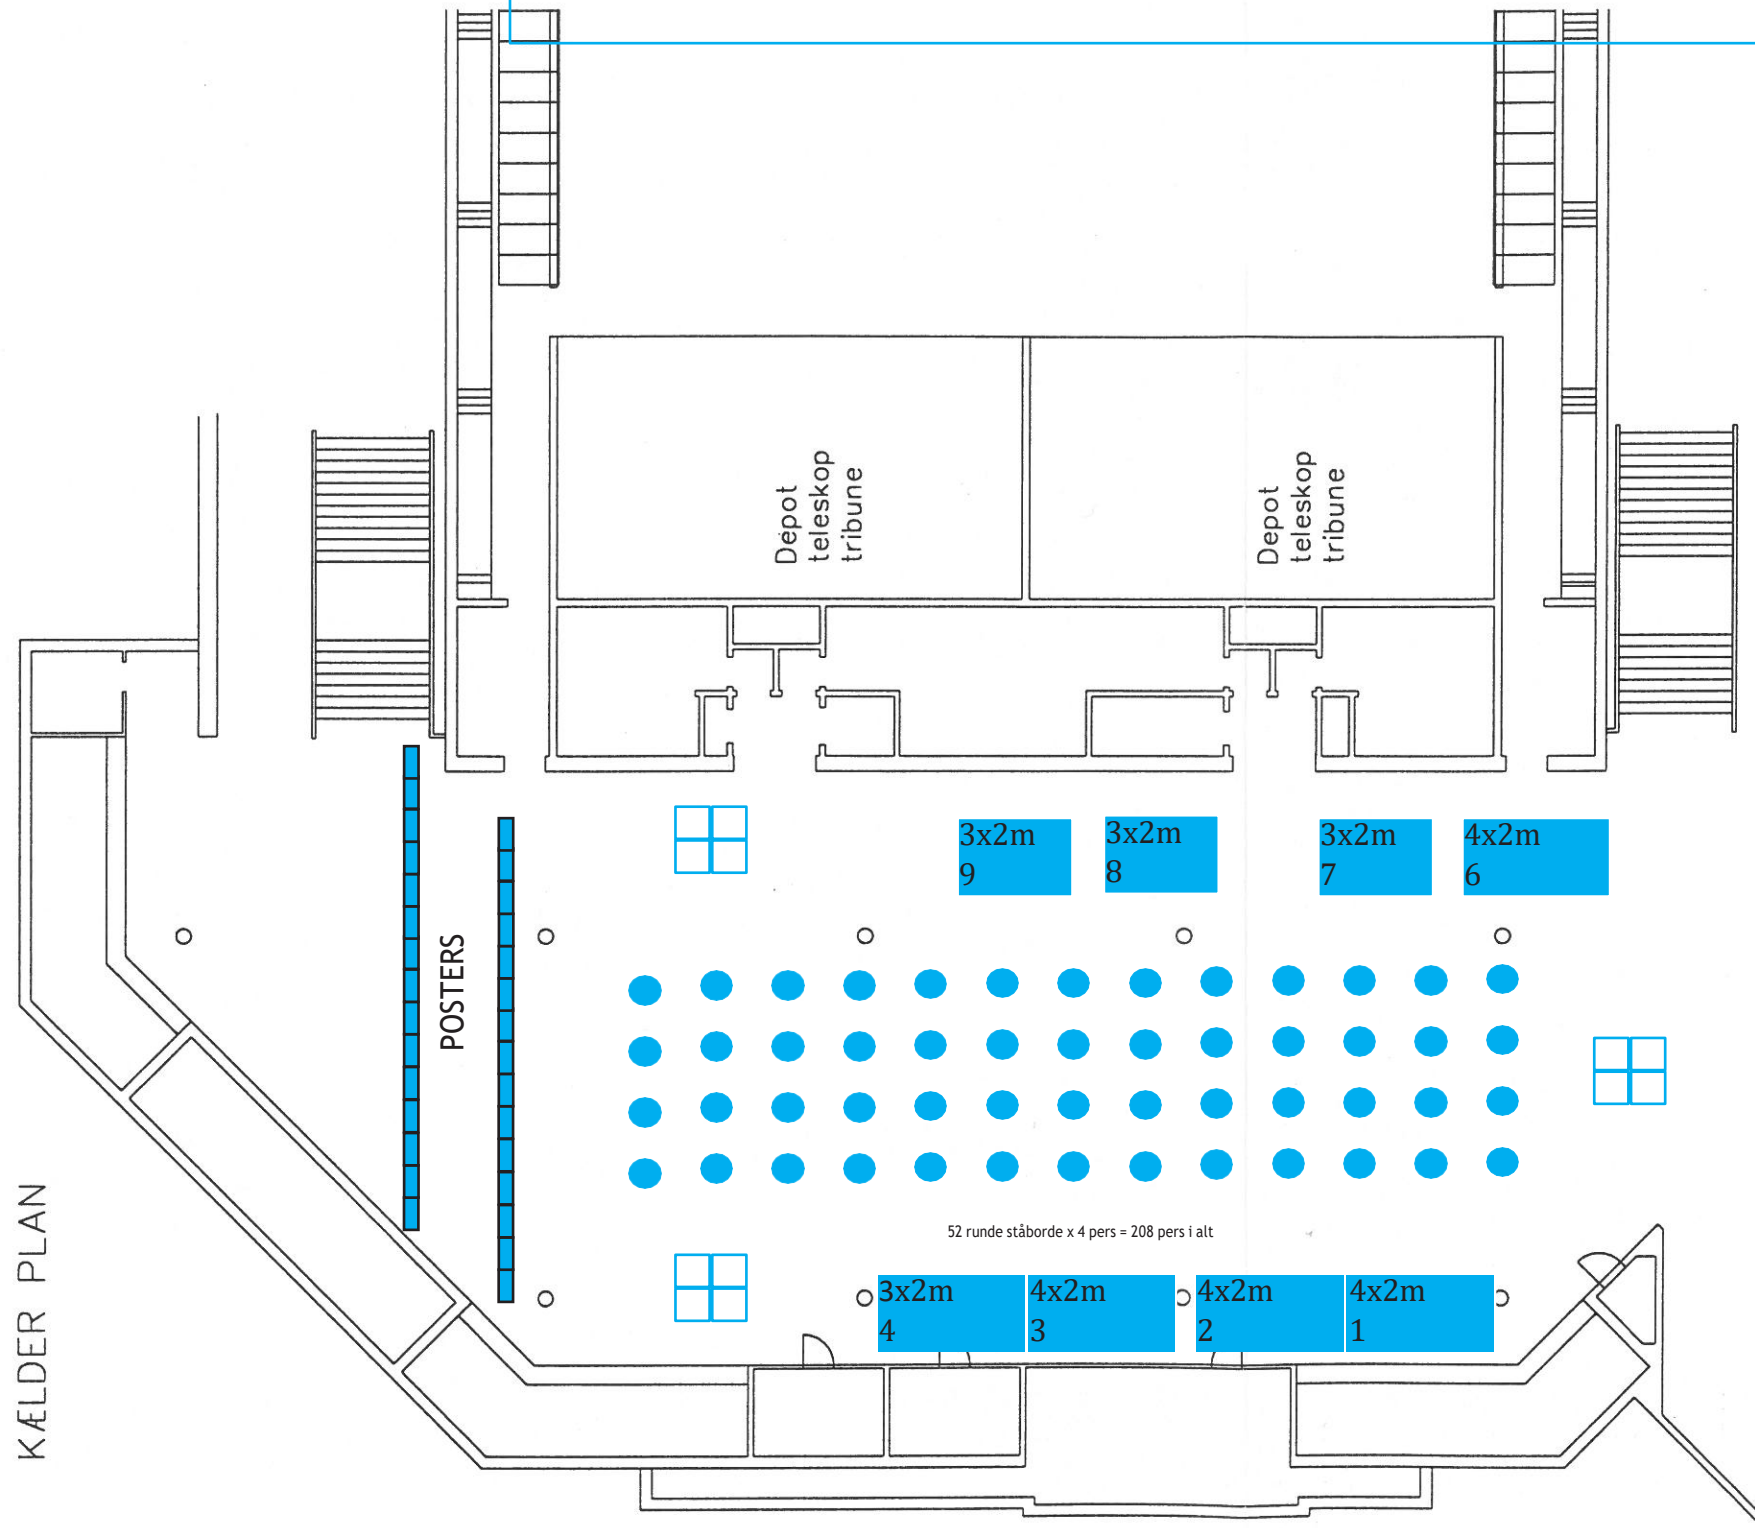

EASDec 2021
 October 28th - 30th
 2021 Exhibition floor
 plan

52 runde ståborde x 4 pers = 208 pers i alt

STANDS:

1. NOVARTIS HEALTHCARE
2. ICAR
3. OPTOS PLC
4. LKC
6. ALIMERA SCIENCES
7. OPTOMED
8. ALLERGAN/ABBVIE
9. PROJEKT VIOLA

1:200

KÆLDER PLAN