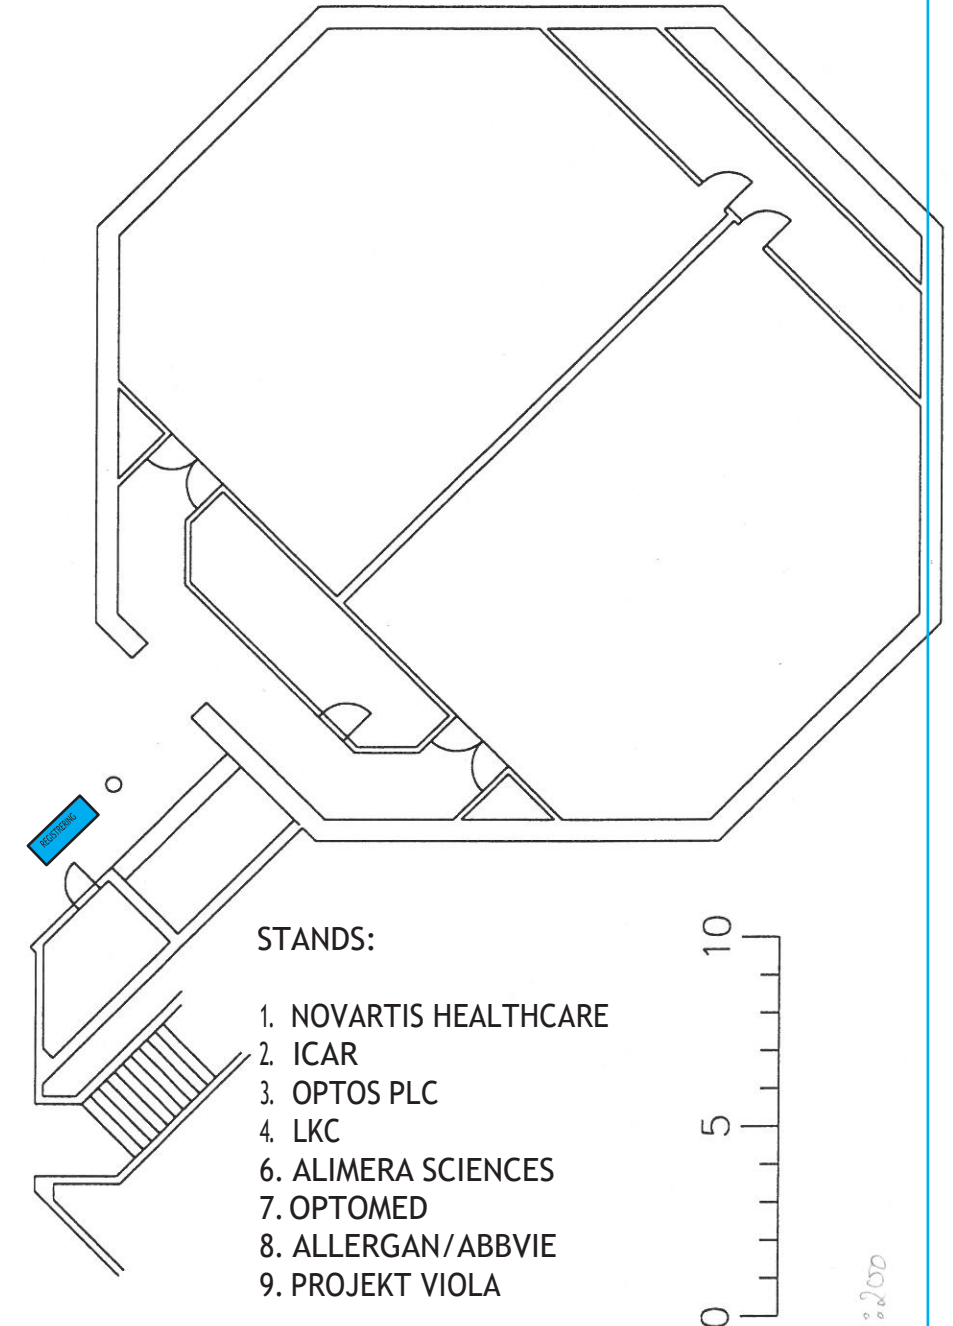

EASDec 2021
 October 28th - 30th
 2021 Exhibition floor
 plan

52 runde ståborde x 4 pers = 208 pers i alt

STANDS:

1. NOVARTIS HEALTHCARE
2. ICAR
3. OPTOS PLC
4. LKC
6. ALIMERA SCIENCES
7. OPTOMED
8. ALLERGAN/ABBVIE
9. PROJEKT VIOLA

1:200

KÆLDER PLAN